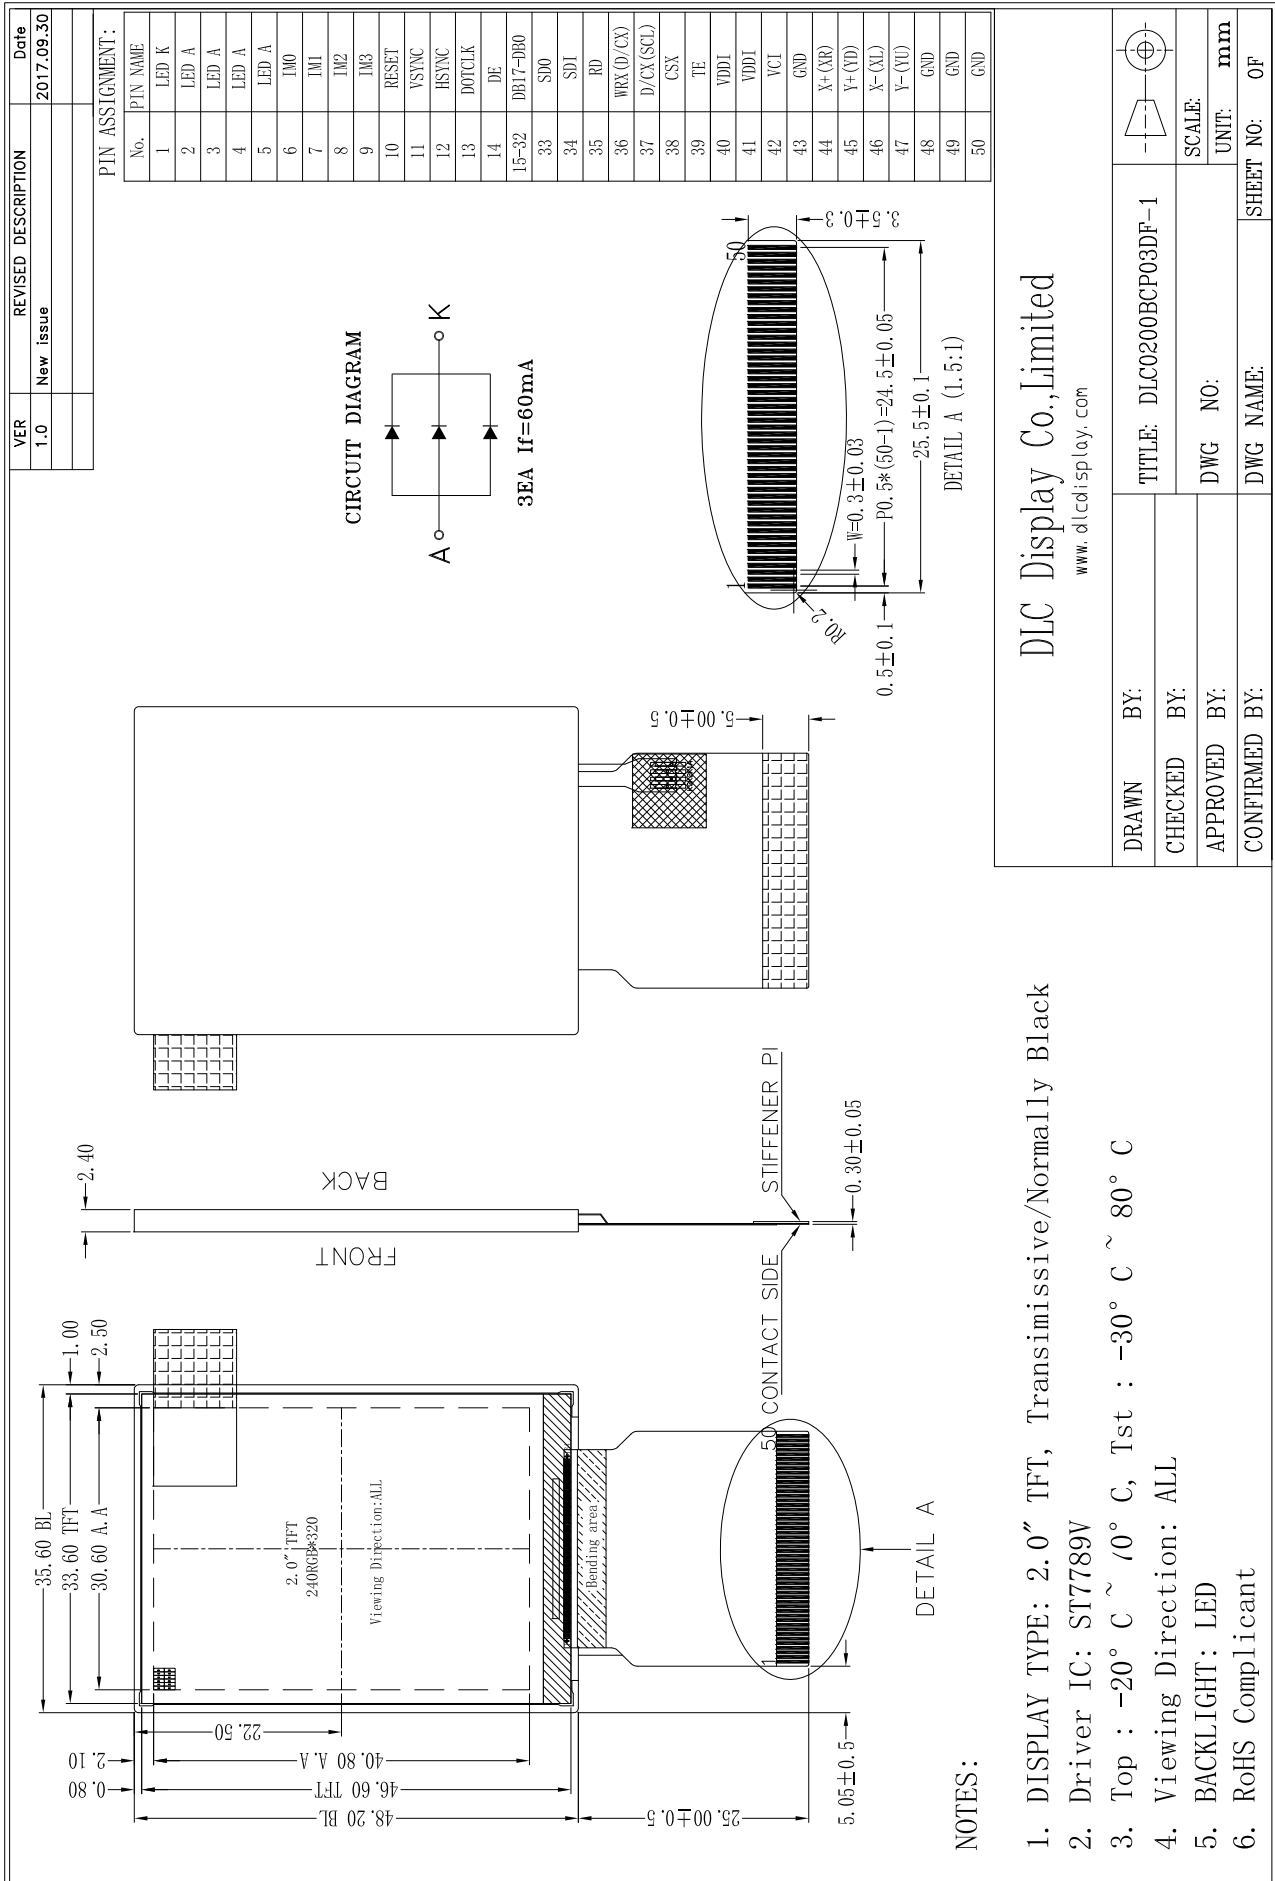

Outline Drawing

DLC Display Co., Limited
www.dlcdisplay.com

DRAWN BY:	TITLE: DLC0200BCP03DF-1		SCALE:
CHECKED BY:	DWG NO:	UNIT:	mm
APPROVED BY:	DWG NAME:	SHEET NO:	OF