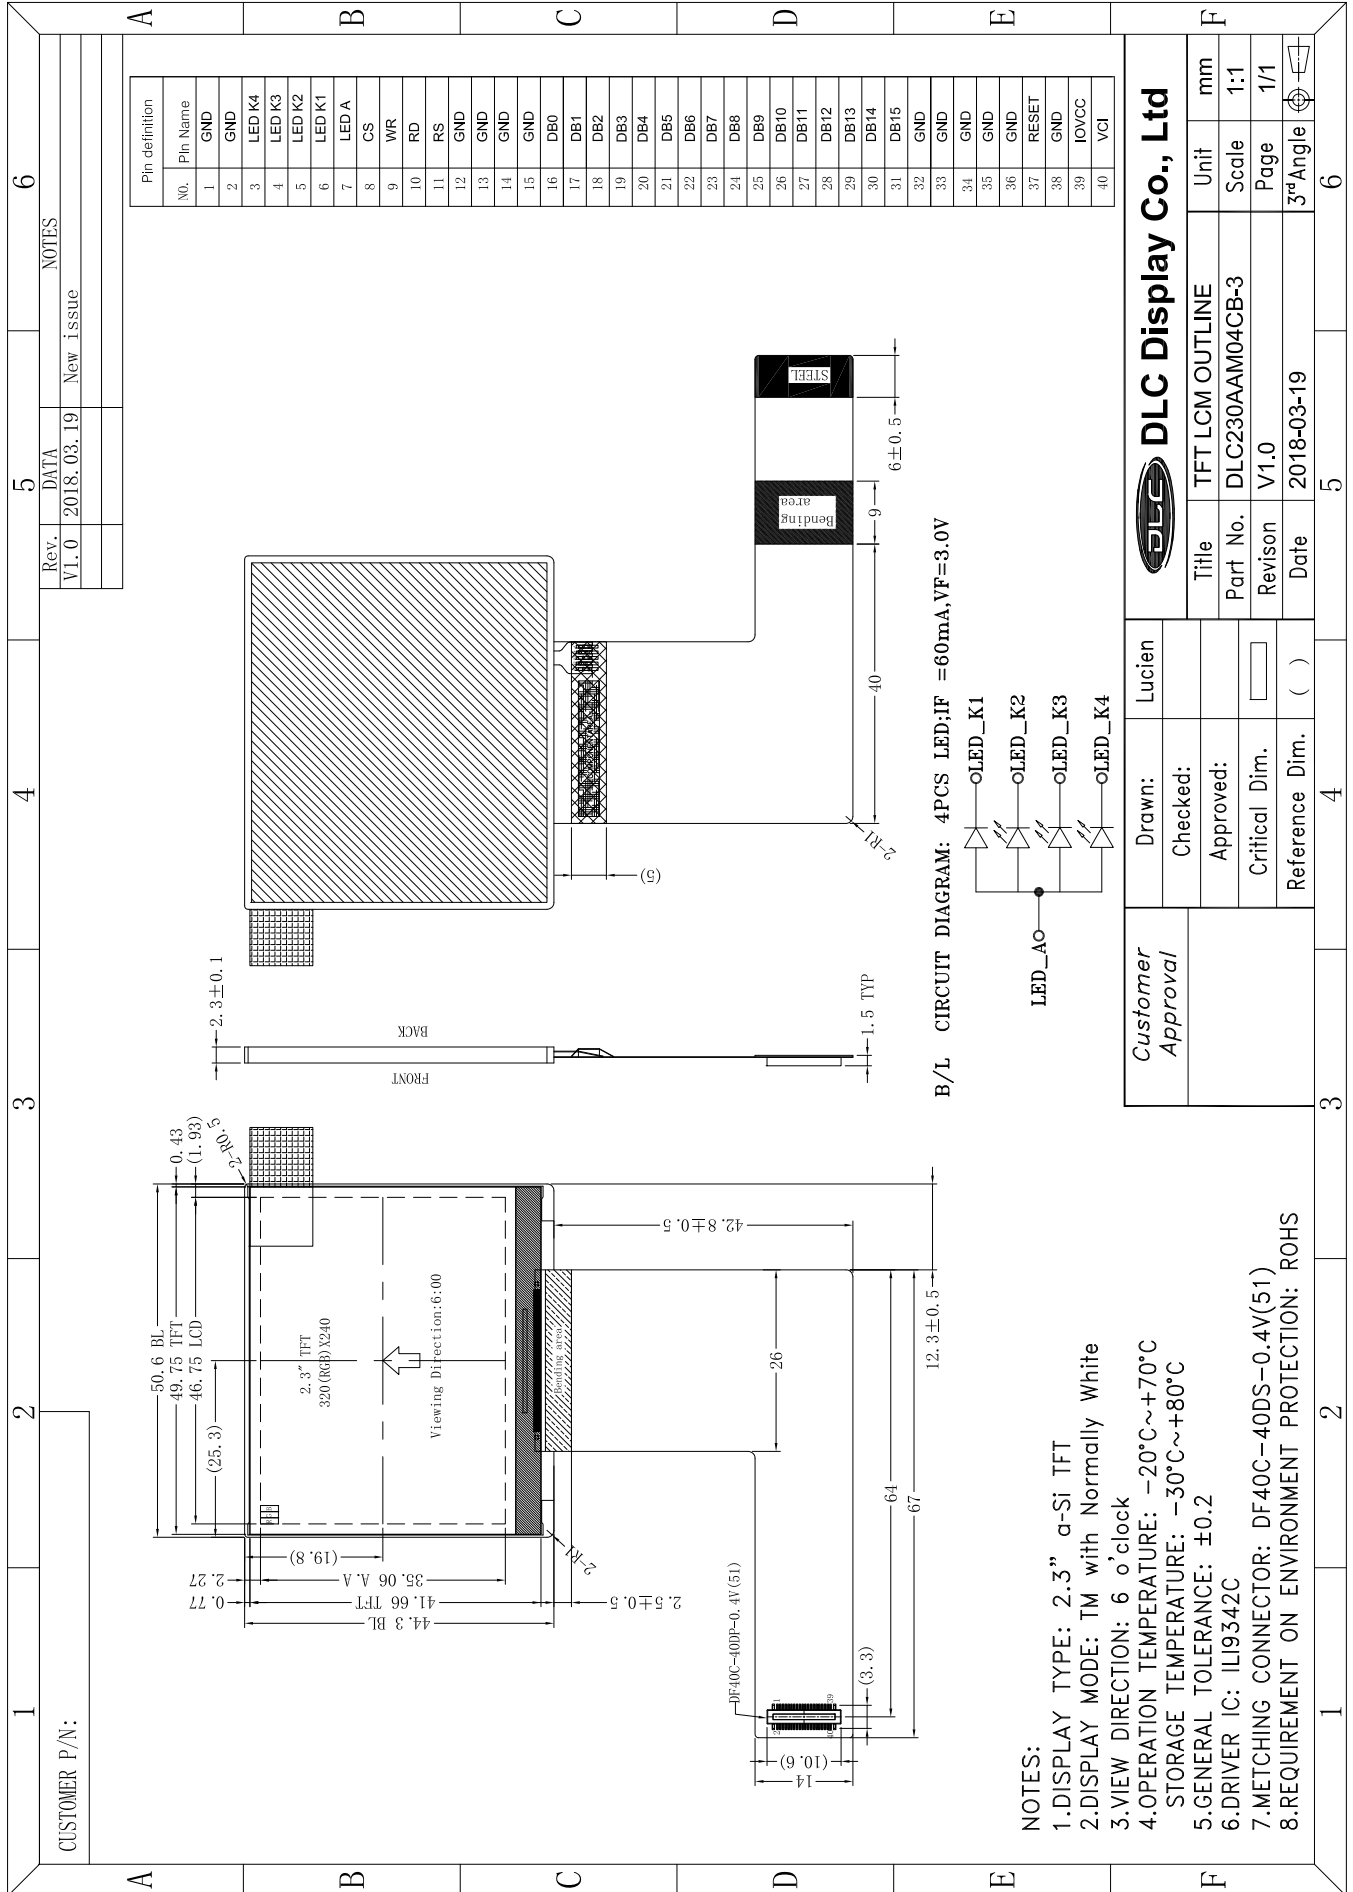

Outline Drawing

DLC Display Co., Ltd

Customer Approval	Drawn: Lucien
	Checked:
	Approved:
	Critical Dim. ()
	Reference Dim. ()

Title	TFT LCM OUTLINE	Unit	mm
Part No.	DLC230AAM04CB-3	Scale	1:1
Revision	V1.0	Page	1/1
Date	2018-03-19	3rd Angle	