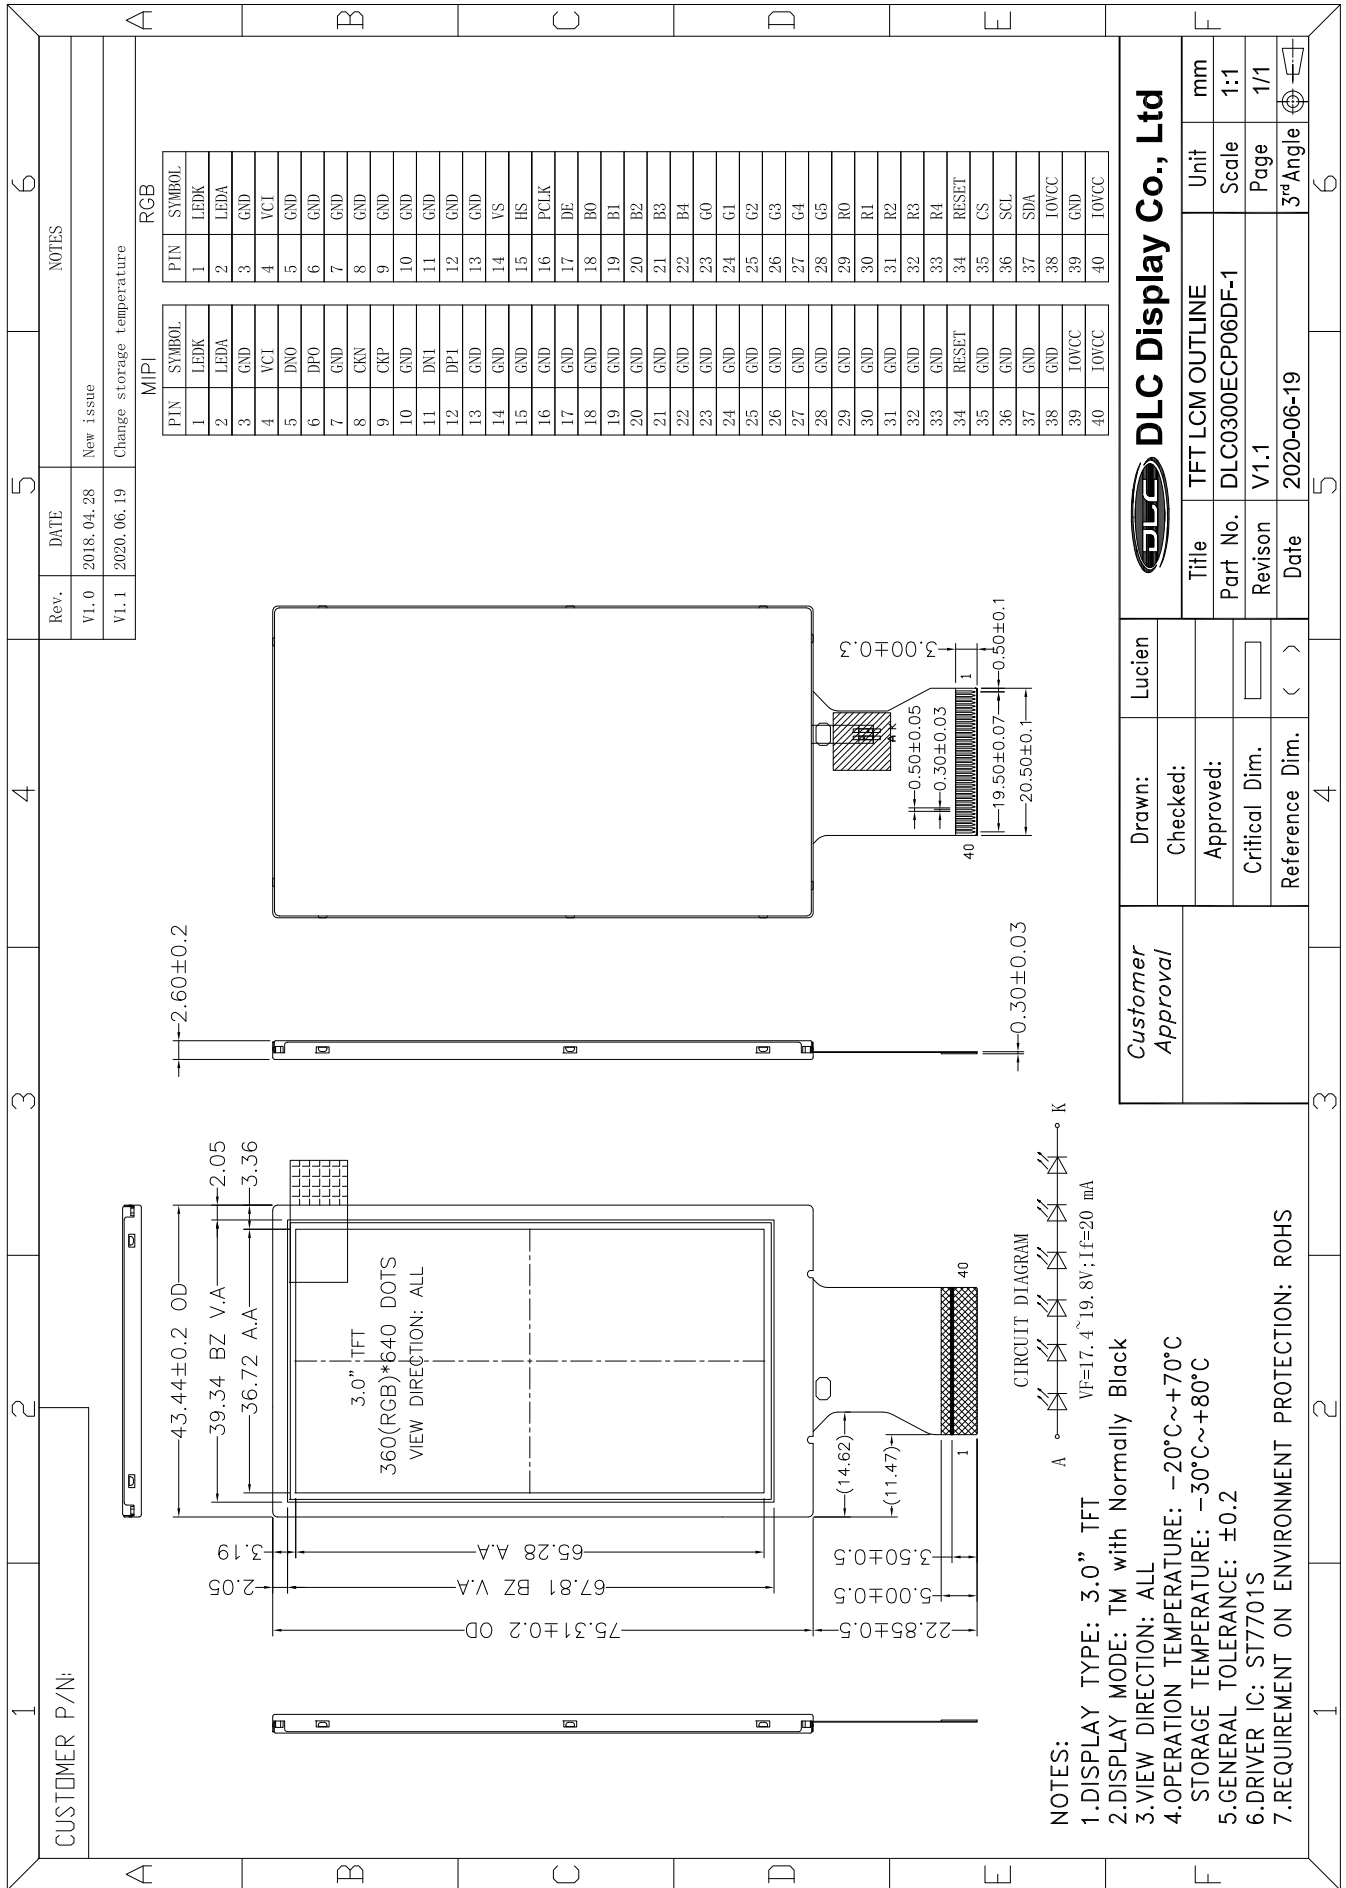

Outline Drawing

DLC Display Co., Ltd

Drawn:	Lucien
Checked:	
Approved:	
Critical Dim.	
Reference Dim.	()

Title	TFT LCM OUTLINE	Unit	mm
Part No.	DLC0300ECP06DF-1	Scale	1:1
Revision	V1.1	Page	1/1
Date	2020-06-19	3rd Angle	