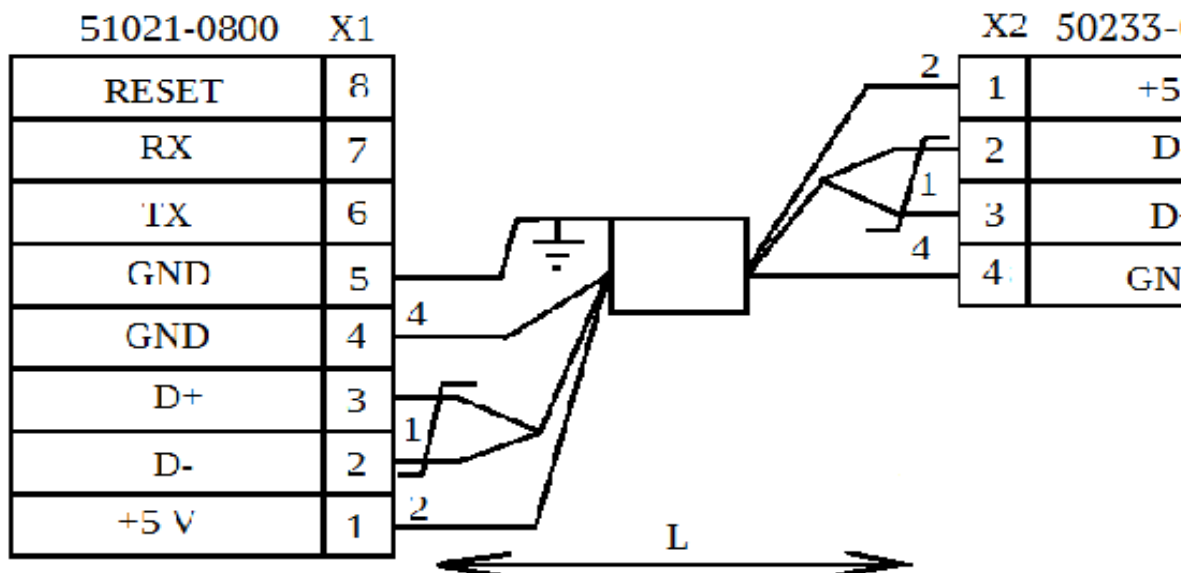

Part number	<b>Touch-Quantum-51021-0800-50233-004-600</b>
Type	cable
Description	Customer cable
Length	600 mm
Connector 1	51021-0800
Connector 2	50233-004

All wires AWG28

Connector 1	
51021-0800	
1	+5V
2	D-
3	D+
4	GND
5	GND
6	
7	
8	

Connector 2	
50233-004	
1	+5V
2	D-
3	D+
4	GND

004H0660-001

V
-
+
D