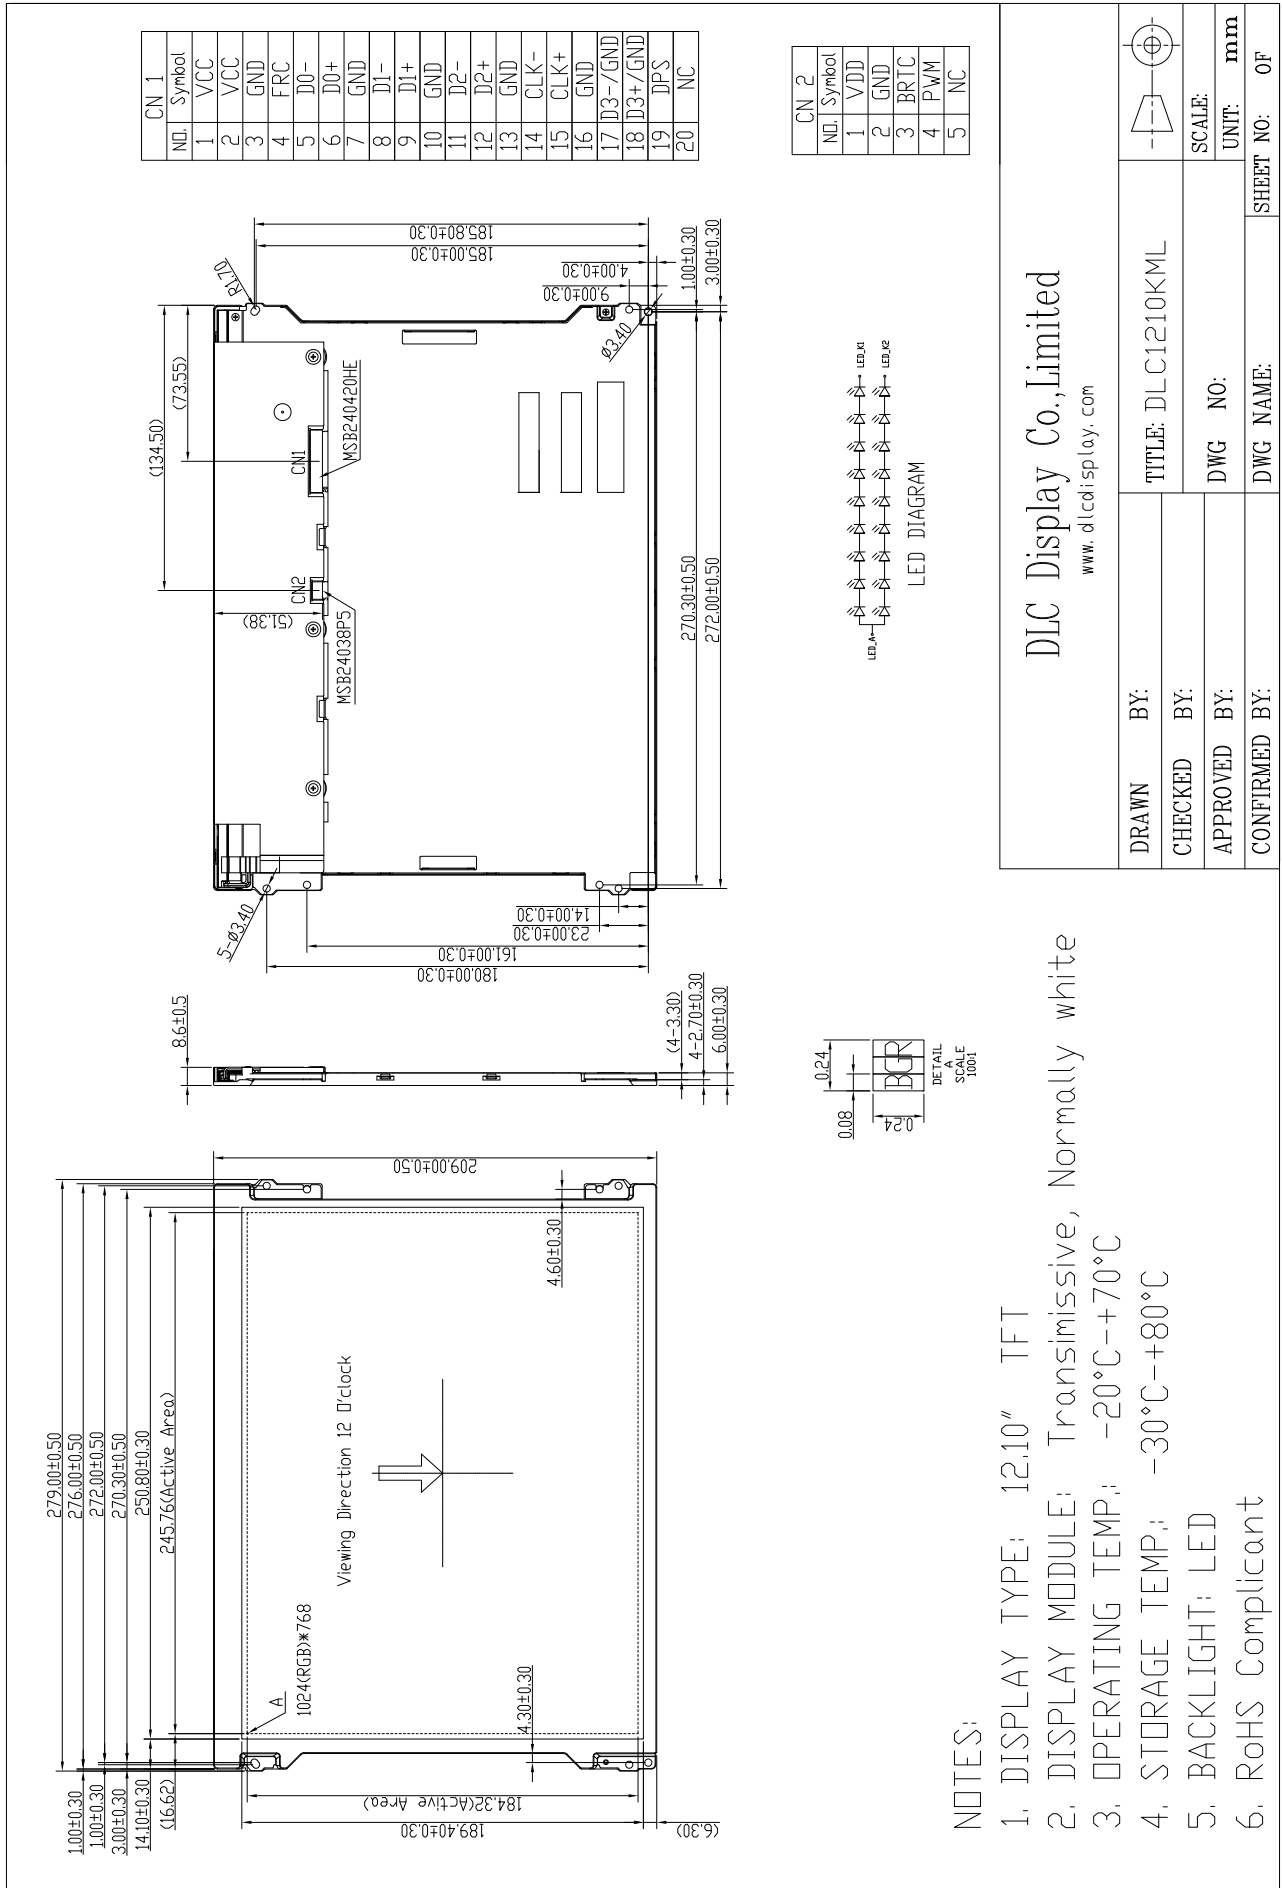

Outline Drawing

NOTES:

1. DISPLAY TYPE: 12.10" TFT
2. DISPLAY MODULE: Transmissive, Normally white
3. OPERATING TEMP: -20°C-+70°C
4. STORAGE TEMP: -30°C-+80°C
5. BACKLIGHT: LED
6. RoHS Compliant

DLC Display Co., Limited

www.dlcdisplay.com

DRAWN BY:	TITLE: DLC1210KML	SCALE:	UNIT: mm
CHECKED BY:	DWG NO:	SHEET NO:	OF
APPROVED BY:	DWG NAME:		
CONFIRMED BY:			