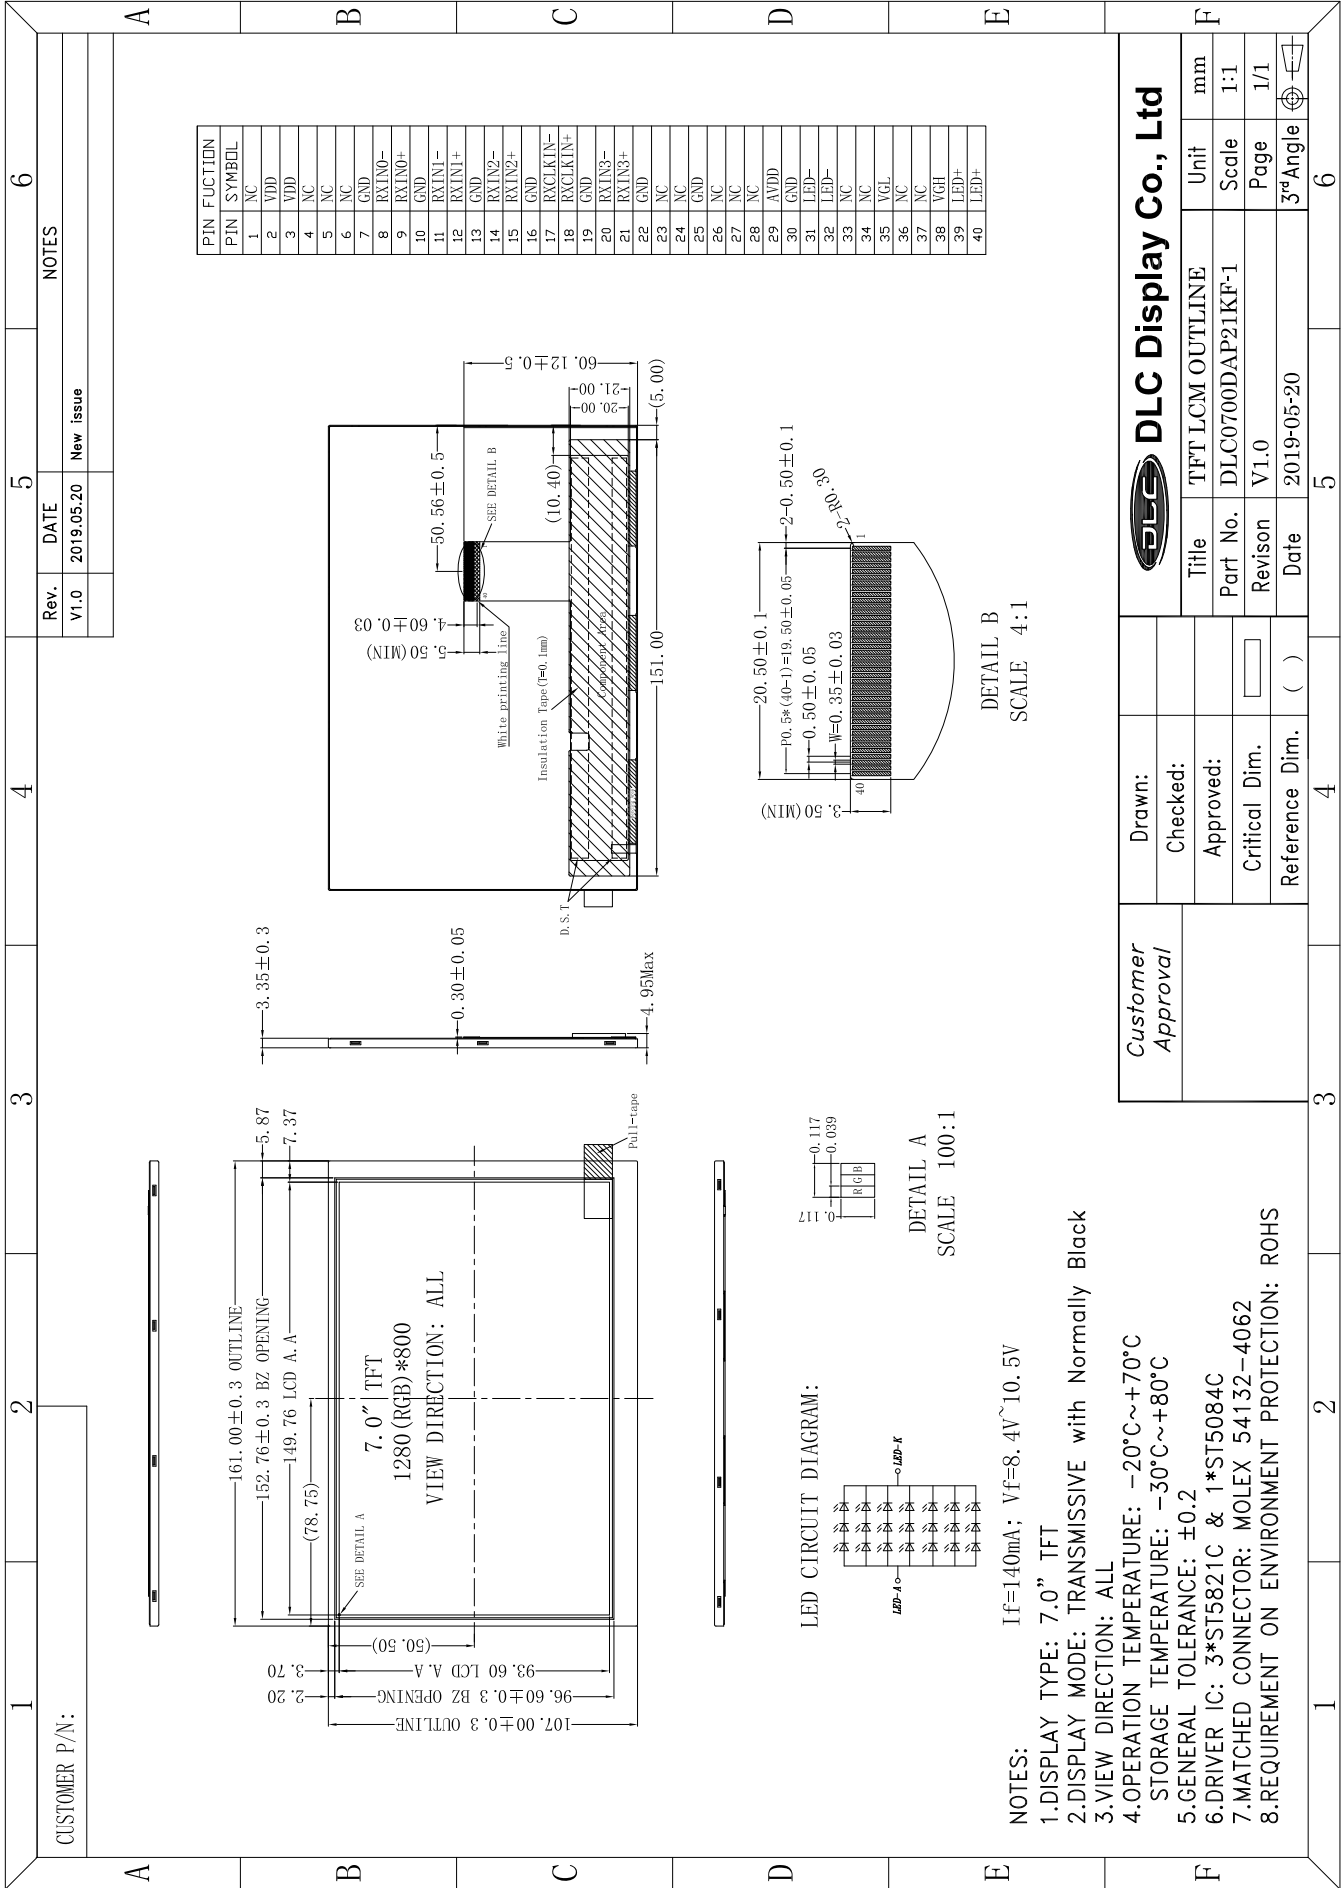

Outline Drawing

**DLC Display Co., Ltd**

Drawn:	
Checked:	
Approved:	
Critical Dim.	
Reference Dim.	( )
Title	TFT LCM OUTLINE
Part No.	DLC0700DAP21KF-1
Revision	V1.0
Date	2019-05-20
Unit	mm
Scale	1:1
Page	1/1
3rd Angle	